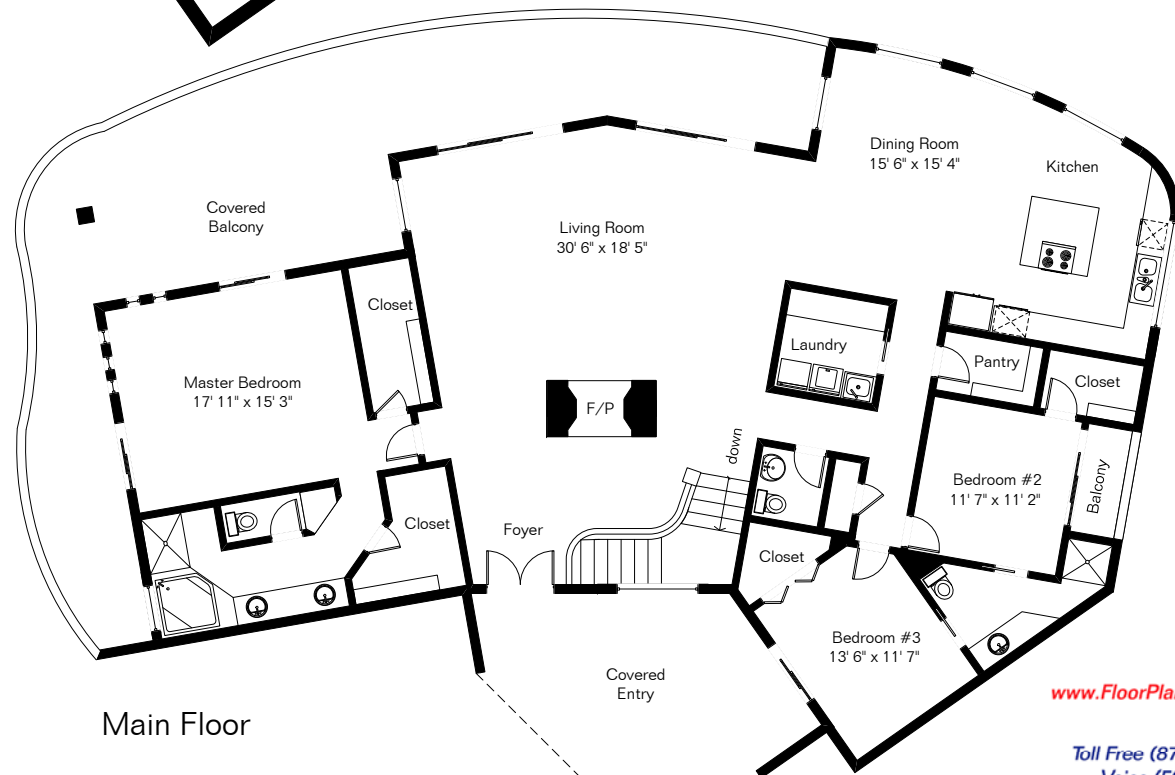

The square footages and room size information are deemed to be reliable but are not guaranteed and should be independently verified.

# 6595 E Celsian Pl

Lower Level

Living Area 4,029 Sq Ft  
Garage 920 Sq Ft

Main Floor

Site Visit September 2004

0 ft. 6 ft. 10 ft. 20 ft.

Copyright 2019 Floor Plans First! LLC  
All Rights Reserved.

[www.FloorPlansFirst.com](http://www.FloorPlansFirst.com)